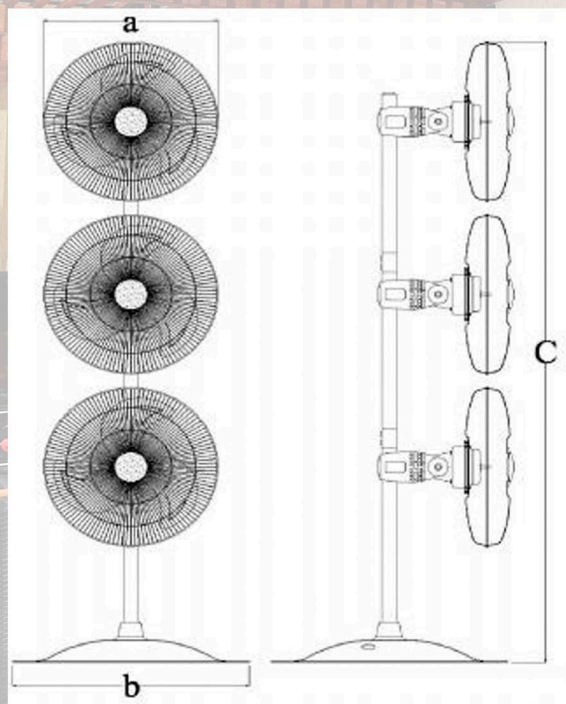

# Troika

Relite Troika performs double duty, combining functionality with aesthetics. The 3 tier pedestal fan are able to provide cool air covering 3 different positions and areas. Especially useful for limited floor area space. A three-speed rotary switch provides a trio of comfort levels.

## Features & Specifications

- Angle adjustment of 285°
- 3 Individual Motor
- 2300mm Power Cord Included
- 3 Speed Rotary Switch
- Standing Height: 2100mm
- Aluminium Corrosion Resistant Blades
- Dry Location Rated only
- *Colour Available: Silver Blades with Black Guards*

Dimension	Size (mm)
A	515
B	690
C	2085

MODEL	Voltage / Frequency	Blades Size (Inches/mm)	Power Consumption			RPM			Weight
			Low (Speed 1)	Mid (Speed 2)	High (Speed 3)	Low (Speed 1)	Mid (Speed 2)	High (Speed 3)	
Troika	230V / 50Hz	18 / 460	60	69	91	1060	1200	1305	25.7kg