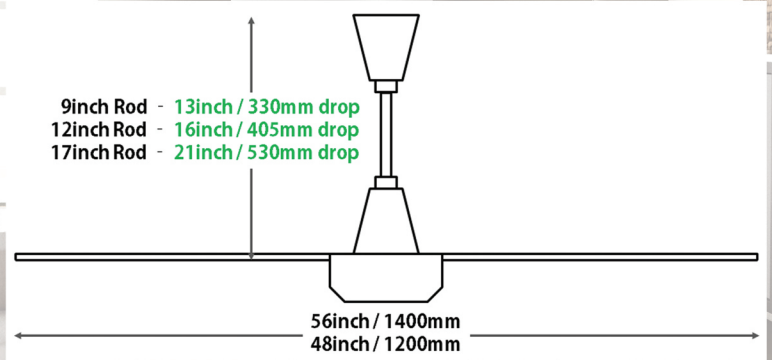

MODEL	Voltage / Frequency	Power Consumption	Air Delivery (m ³ /min)	Fan Weight (Approx.)	Noise Level (db)	Blades Sweep (Inches/mm)	Downrod (Inches)	5-Speed Wall Regulator (cm)
Rapid Seniorita	220- 240V / 50Hz	65W	245	5kg	50	48 / 1200 56 / 1400	9 / 12 / 17	87 x 87 x 67 (L x B x D)