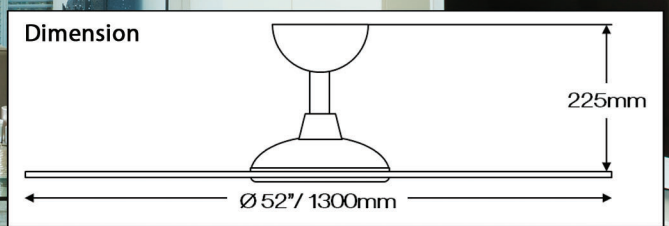

Venus 52"

Our DC ceiling fans are using the advanced DC technologies that contribute powerful airflow yet silent & environmental-friendly features to ensure each fan is reliable, durable and cost-efficient. It create optimum performance and highly regarded for its quality and safety features. The modern styling fits nicely in virtually any room environment.

Features

- Energy Saving DC Motor, 34W (max)
- ABS Corrosion Resistant Blades
- Quiet Operation
- Lightweight - 5.5kg
- RPM - 230
- 5" Downrod
- 52" Blade Sweep
- 6 Speed Remote Control

Colours Available

- Full Black
- Full White
- Black / White with Woodgrain Blades

*Specifications subject to change without notice
*Picture illustration may varies with actual products supplied