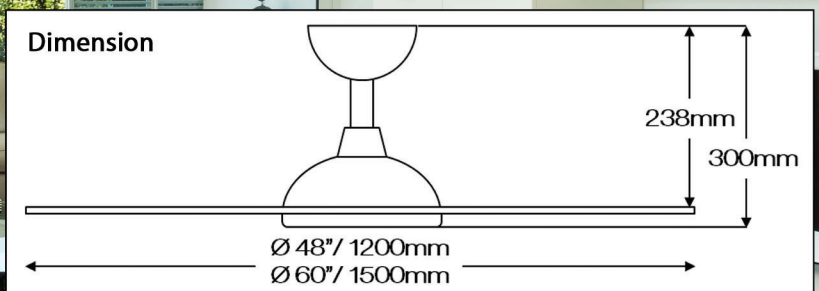

Jupiter 48" / 60"

Our DC ceiling fans are using the advanced DC technologies that contribute powerful airflow yet silent & environmental-friendly features to ensure each fan is reliable, durable and cost-efficient. It create optimum performance and highly regarded for its quality and safety features. The modern styling fits nicely in virtually any room environment.

Features

- Energy Saving DC Motor, 40W (max)
- ABS Corrosion Resistant Blades
- Quiet Operation
- Weight - 8kg
- RPM - 170 / 240
- 5" Downrod
- 48" / 60" Blade Sweep
- 20W Tri-Colour LED Light Kit
- 6 Speed Remote Control

Colours Available

- Full Black
- Full White
- Black / White with Woodgrain Blades

Full White