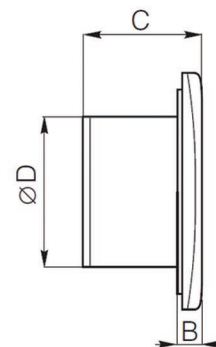

# Punto Filo

Punto Filo Exhaust Fan ultra-slim grille is just 17 mm and the roundness of the four sides makes the appliance “virtually” invisible. It is a popular choice for many residential & commercial users.

MODELS	∅ A	B	C	∅ D
MF 90/3.5"	159	17	77	92.5
MF 100/4"				98
MF 120/5"	179		89	119
MF 150/6"	214		96	156

Dimensions (mm)

MODELS	V~50Hz	W	A	RPM	MAX AIRFLOW		MAX PRESSURE		Lp dB(A) 3 m	MAX °C	Kg
					m³/h	l/s	mmH₂O	Pa			
MF 100/4"	230 - 240	15	0.09	2400	85	24	3	29	31.0	50	0.5
MF 120/5"		20	0.12	2150	175	49	5	49	34.4		0.7
MF 150/6"		28	0.15	2100	335	93	6	59	40.1		0.99