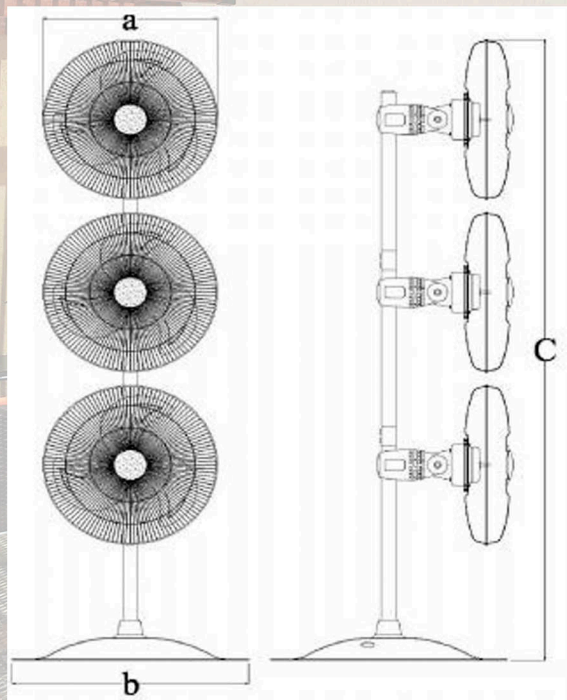

Troika

Relite Troika performs double duty, combining functionality with aesthetics. The 3 tier pedestal fan are able to provide cool air covering 3 different positions and areas. Especially useful for limited floor area space. A three-speed rotary switch provides a trio of comfort levels.

Features & Specifications

- Angle adjustment of 285°
- 3 Individual Motor
- 2300mm Power Cord Included
- 3 Speed Rotary Switch
- Standing Height: 2100mm
- Aluminium Corrosion Resistant Blades
- Dry Location Rated only
- *Colour Available: Silver Blades with Black Guards*

Dimension	Size (mm)
a	500
b	660
c	2100

Model	Voltage / Frequency	Blades Size (Inch / mm)	Power Consumption (W)			Speed (RPM)			Air Delivery m ³ /min			Nett Weight (Kg)
			1	2	3	1	2	3	1	2	3	
Troika	230V / 50Hz	20 / 500	60	69	91	1060	1200	1305	28	31	36	25.7