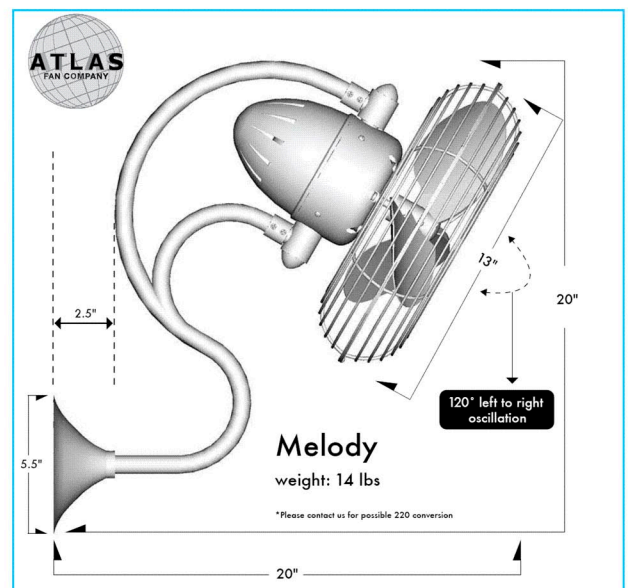

*Specifications subject to change without notice

*Picture illustration may varies with actual products supplied