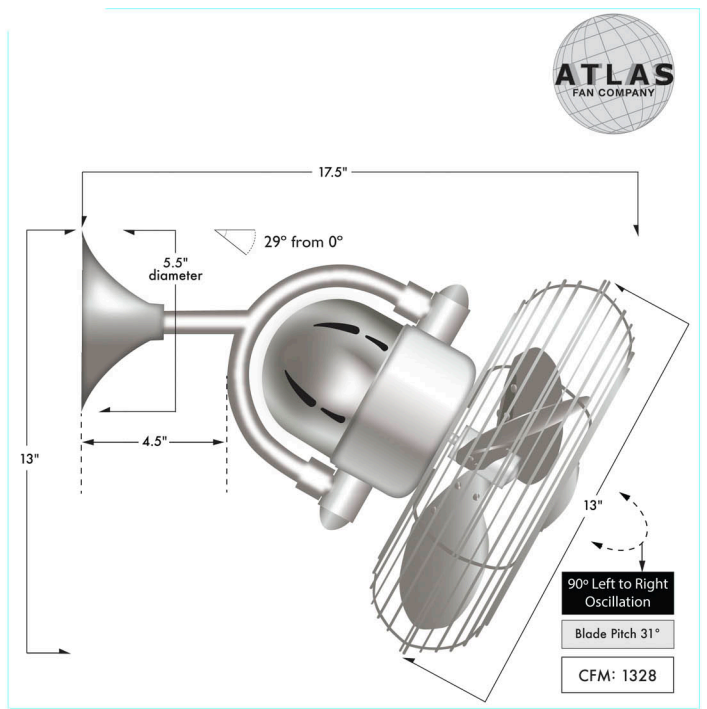

Kaye

The beautiful Kaye wall mounted fan, reminiscent of train cabin ventilators of yester-year. It cool down for your favorite space with poise and determination. Kaye's profile is low, however its strength and character define it. Kaye can be mounted in small or awkward spaces and in front of HVAC ducts to enhance the ventilation or air conditioning of your favorite space.

	Safety cage equipped
	Damp Location: All Finishes with Metal Blades. **
	Proudly Assembled With U.S. Labor

Features & Specifications

- Available in the following finishes: Polished Chrome, Brushed Nickel or Texture Bronze
- Constructed of Cast Aluminum and Heavy Stamped Steel
- Equipped with Hand-Balanced Metal Blades and Metal Safety Cages